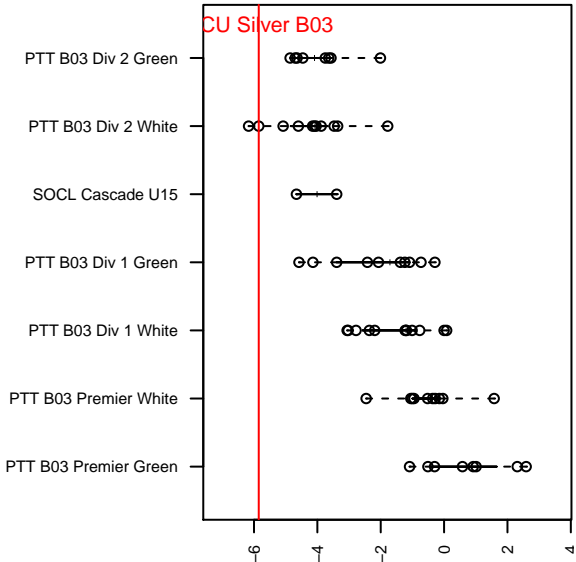

PCU Silver B03

Portland City United SC
 Portland, OR
 B03 total strength=706
 attack=1.04 defense=0.5
 fall league = PTT B03 Div 2 White
 spr league = Spr OYS B03 Div 2 White

alt names used:
 PCU 03B Silver
 PCU 03B Silver

Venues played:
 2016 PTT B03 Division 2 White
 2016 Spr OYS B03 Division 2 White

**attack and defense variance (black dot)
relative to other teams
and top 10 in region**

**attack and defense rating
relative to others at age
and all opponents in last 13 months**