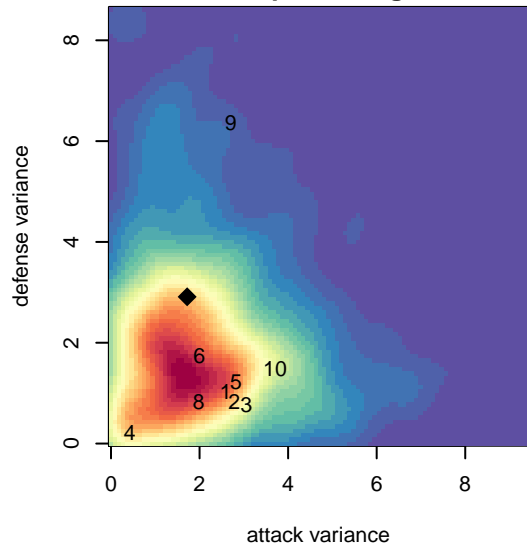

PCU Silver B03

Portland City United SC
 Portland, OR
 B03 total strength=706
 attack=1.04 defense=0.5
 fall league = PTT B03 Div 2 White
 spr league = Spr OYS B03 Div 2 White

alt names used:
 PCU 03B Silver
 PCU 03B Silver

Venues played:
 2016 PTT B03 Division 2 White
 2016 Spr OYS B03 Division 2 White

**attack and defense variance (black dot)
relative to other teams
and top 10 in region**

**attack and defense rating
relative to others at age
and all opponents in last 13 months**